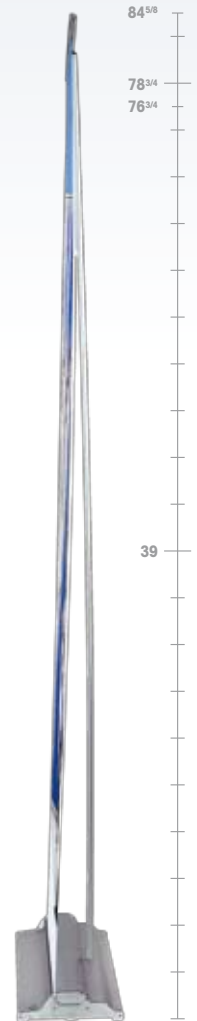

OUR AWARD-WINNING CLASSIC

Roll Up Classic has received an award in the category Creative Products and Services from Svensk Form (Swedish Society of Crafts and Design). The system is easy to take with you for quick presentations. Roll Up Classic comes in several widths and is designed for repeated use in a number of environments.

The image is well-protected during transportation.

A stable design with adjustable feet for uneven surfaces.

INSTRUCTIONS – SEE THE ENTIRE MOVIE AT WWW.EXPOLINC.US

SPECIFICATIONS

Width (inches)	27 ^{1/2}	33 ^{7/16}	39 ^{3/8}	45 ^{1/4}
Height (inches)	76 ^{3/4}	84 ^{5/8}	84 ^{5/8}	84 ^{5/8}
Weight (lbs)	8.2	9.9	11.7	13.5
Color	Silver	Black/Silver	Black/Silver	Silver

STANDARD PACKAGE

Roll Up Classic is a complete banner system. The package contains a cassette, supporting rod, panel strips, top profile and bag.

ACCESSORIES

A stylish, low voltage spotlight that casts light evenly over the whole image. The spotlight, in gray or black, is transported in a nylon bag that can be attached to the standard bag.