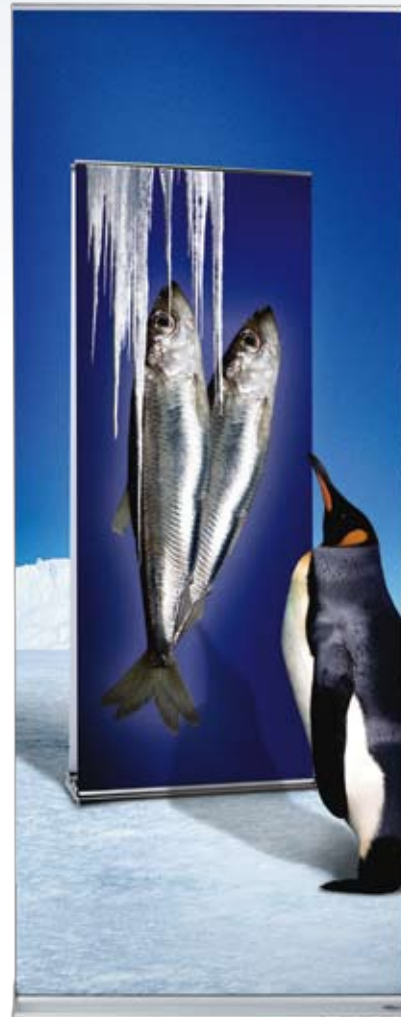

OUR AWARD-WINNING CLASSIC

Roll Up Classic has received an award in the category Creative Products and Services from Svensk Form (Swedish Society of Crafts and Design). The system is easy to take with you for quick presentations. Roll Up Classic comes in several widths and is designed for repeated use in a number of environments.

The image is well-protected during transportation.

A stable design with adjustable feet for uneven surfaces.

INSTRUCTIONS – SEE THE ENTIRE MOVIE AT WWW.EXPOLINC.US

SPECIFICATIONS

Width (inches)	27 ^{1/2}	33 ^{7/16}	39 ^{3/8}	45 ^{1/4}
Height (inches)	76 ^{3/4}	84 ^{5/8}	84 ^{5/8}	84 ^{5/8}
Weight (lbs)	8.2	9.9	11.7	13.5
Color	Silver	Black/Silver	Black/Silver	Silver

STANDARD PACKAGE

Roll Up Classic is a complete banner system. The package contains a cassette, supporting rod, panel strips, top profile and bag.

ACCESSORIES

A stylish, low voltage spotlight that casts light evenly over the whole image. The spotlight, in gray or black, is transported in a nylon bag that can be attached to the standard bag.